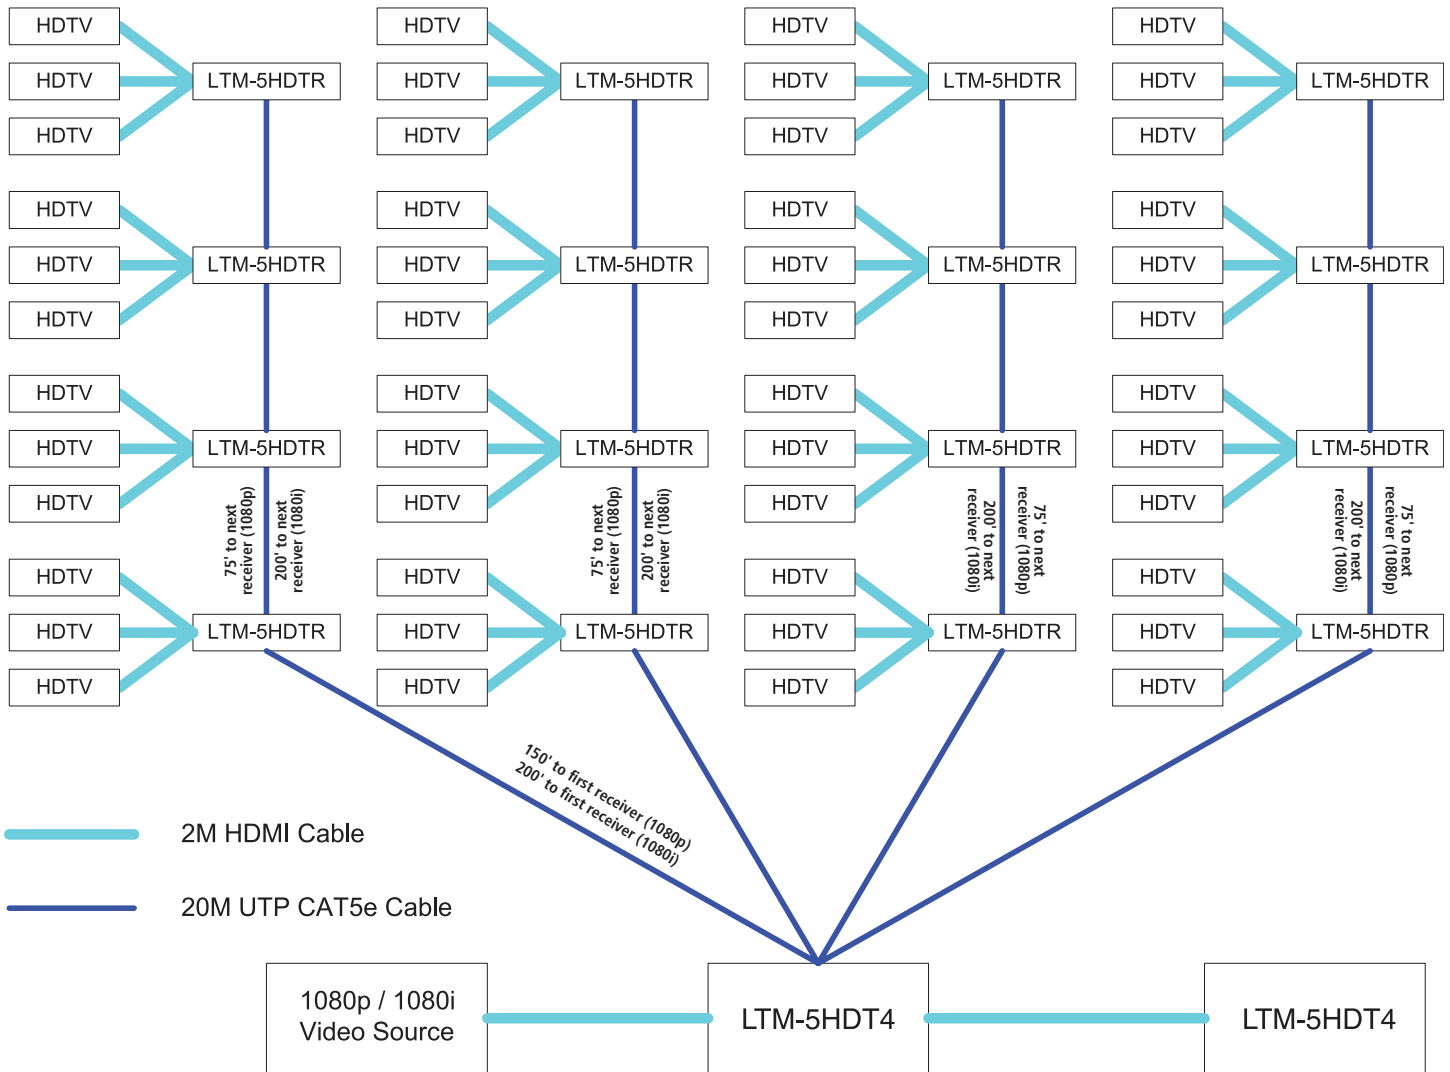

The Most Technologically Advanced HDMI Over A Single CAT5 Solution.

The Laird PhatCat Platinum Solution for HD Content Long Distance Distribution

APPLICATIONS

TECHNICAL DETAILS

Supported Resolutions: 1080p, 1080i, 720p, 480p, and all computer resolution up to WUXGA(1920x1200)
Distance: 150 feet: 1080p, WUXGA(1920x1200), UXGA(1600x1200); 200 feet: Other resolutions/formats
Distance specs are for v1.2. Distances will be shorter when using V1.3 sources.
Supported Display: HDMI v1.1, v1.2 and v1.3. HDCP compliant.
Supported Source: HDMI v1.1, v1.2 and v1.3. HDCP compliant.
Note: Note: HDMI v1.3 enables 30-, 36-, or 48-bit (deep) color, compared to 24-bit in v1.2. If an HDMI v1.2 source is connected to a v1.3 display, the result will be v1.2 (i.e. the source determines color depth).

LTM-5HDT4

HDMI Input: 1 HDMI input to connect to HD source, such as Blu-ray, HD-DVD player, computer, Satellite cable TV and set top box;
HDMI Output: 1 HDMI output to daisy chain to another transmitter or connect to HDTV
RJ45 Output: 4 RJ45 output transmission for connection to LTM-5HDTR up to 150 feet (1080p) or 200 feet (1080i) away

LTM-5HDTR

Input: 1 RJ45 Input
Output: 3 HDMI output to connect to three HDTV
Output: 1 RJ45 output, to daisy chain to another receiver up to 75 feet (1080p) or 200 feet (1080i)

LTM-5HDT1

• One HDMI input • One RJ45 output - 1080p up to 150 feet or 1080i up to 200 feet • One 12 V DC input

LTM-5HDR1

• One RJ45 input • One HDMI output
• No power supply is needed

LTM-5HDR1D

As LTM-5HDR1, but includes Daisy Chain RJ45 output to send 1080p 100 feet to next receiver